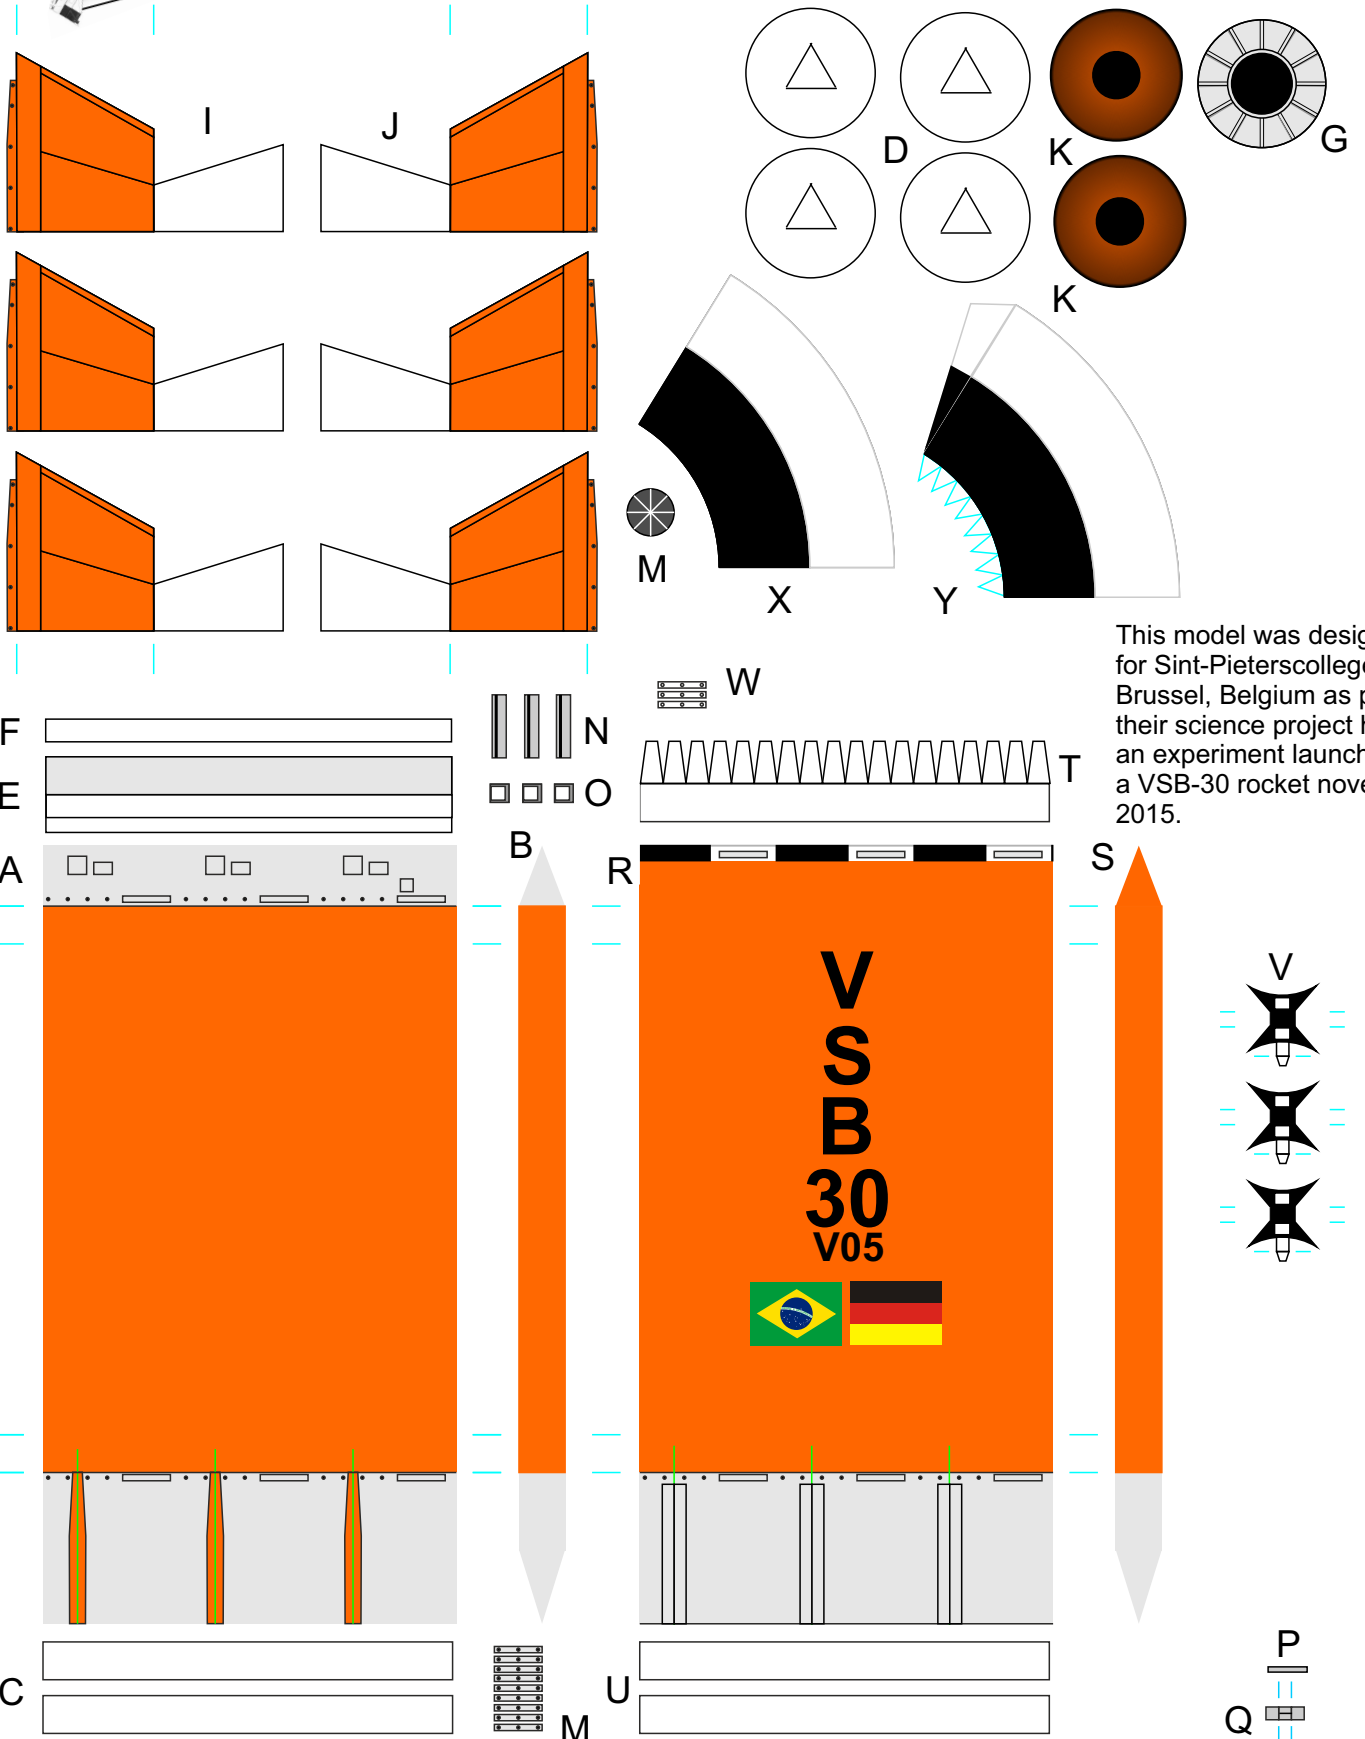

VSB-30 v05

Launched February 7, 2008  
Esrange, Kiruna, Sweden

This model was designed for Sint-Pieterscollege Jette, Brussel, Belgium as part of their science project having an experiment launched on a VSB-30 rocket november 2015.