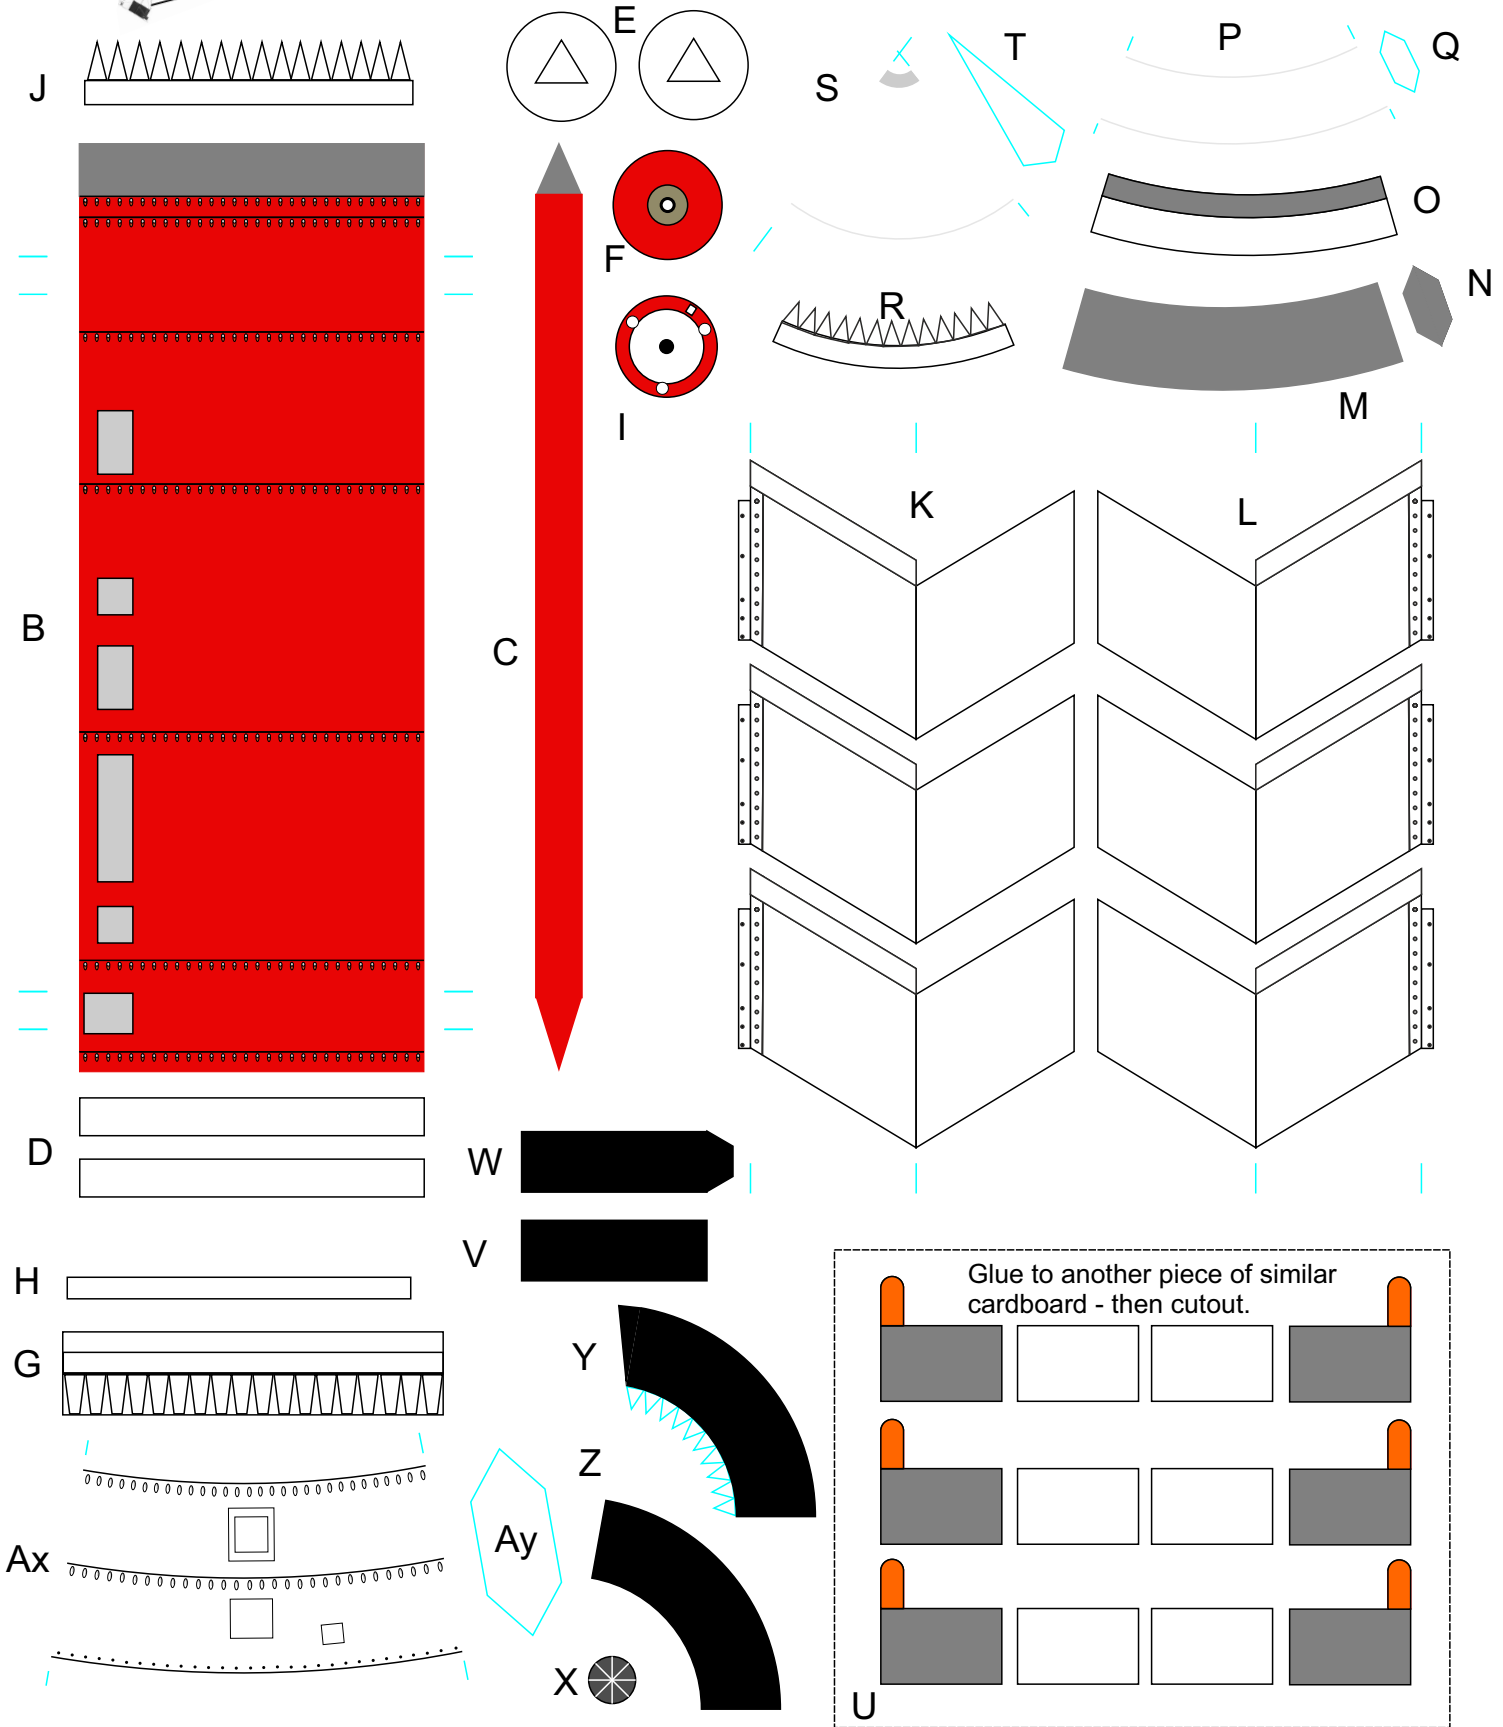

Scale 1:32. Print on thin A4 cardboard. This model is for private use only - not for commercial sales.

Any unauthorized reproduction of any parts of this paper model is prohibited.

© Niels Jahn Knudsen 2015. www.nielspapermodels.com