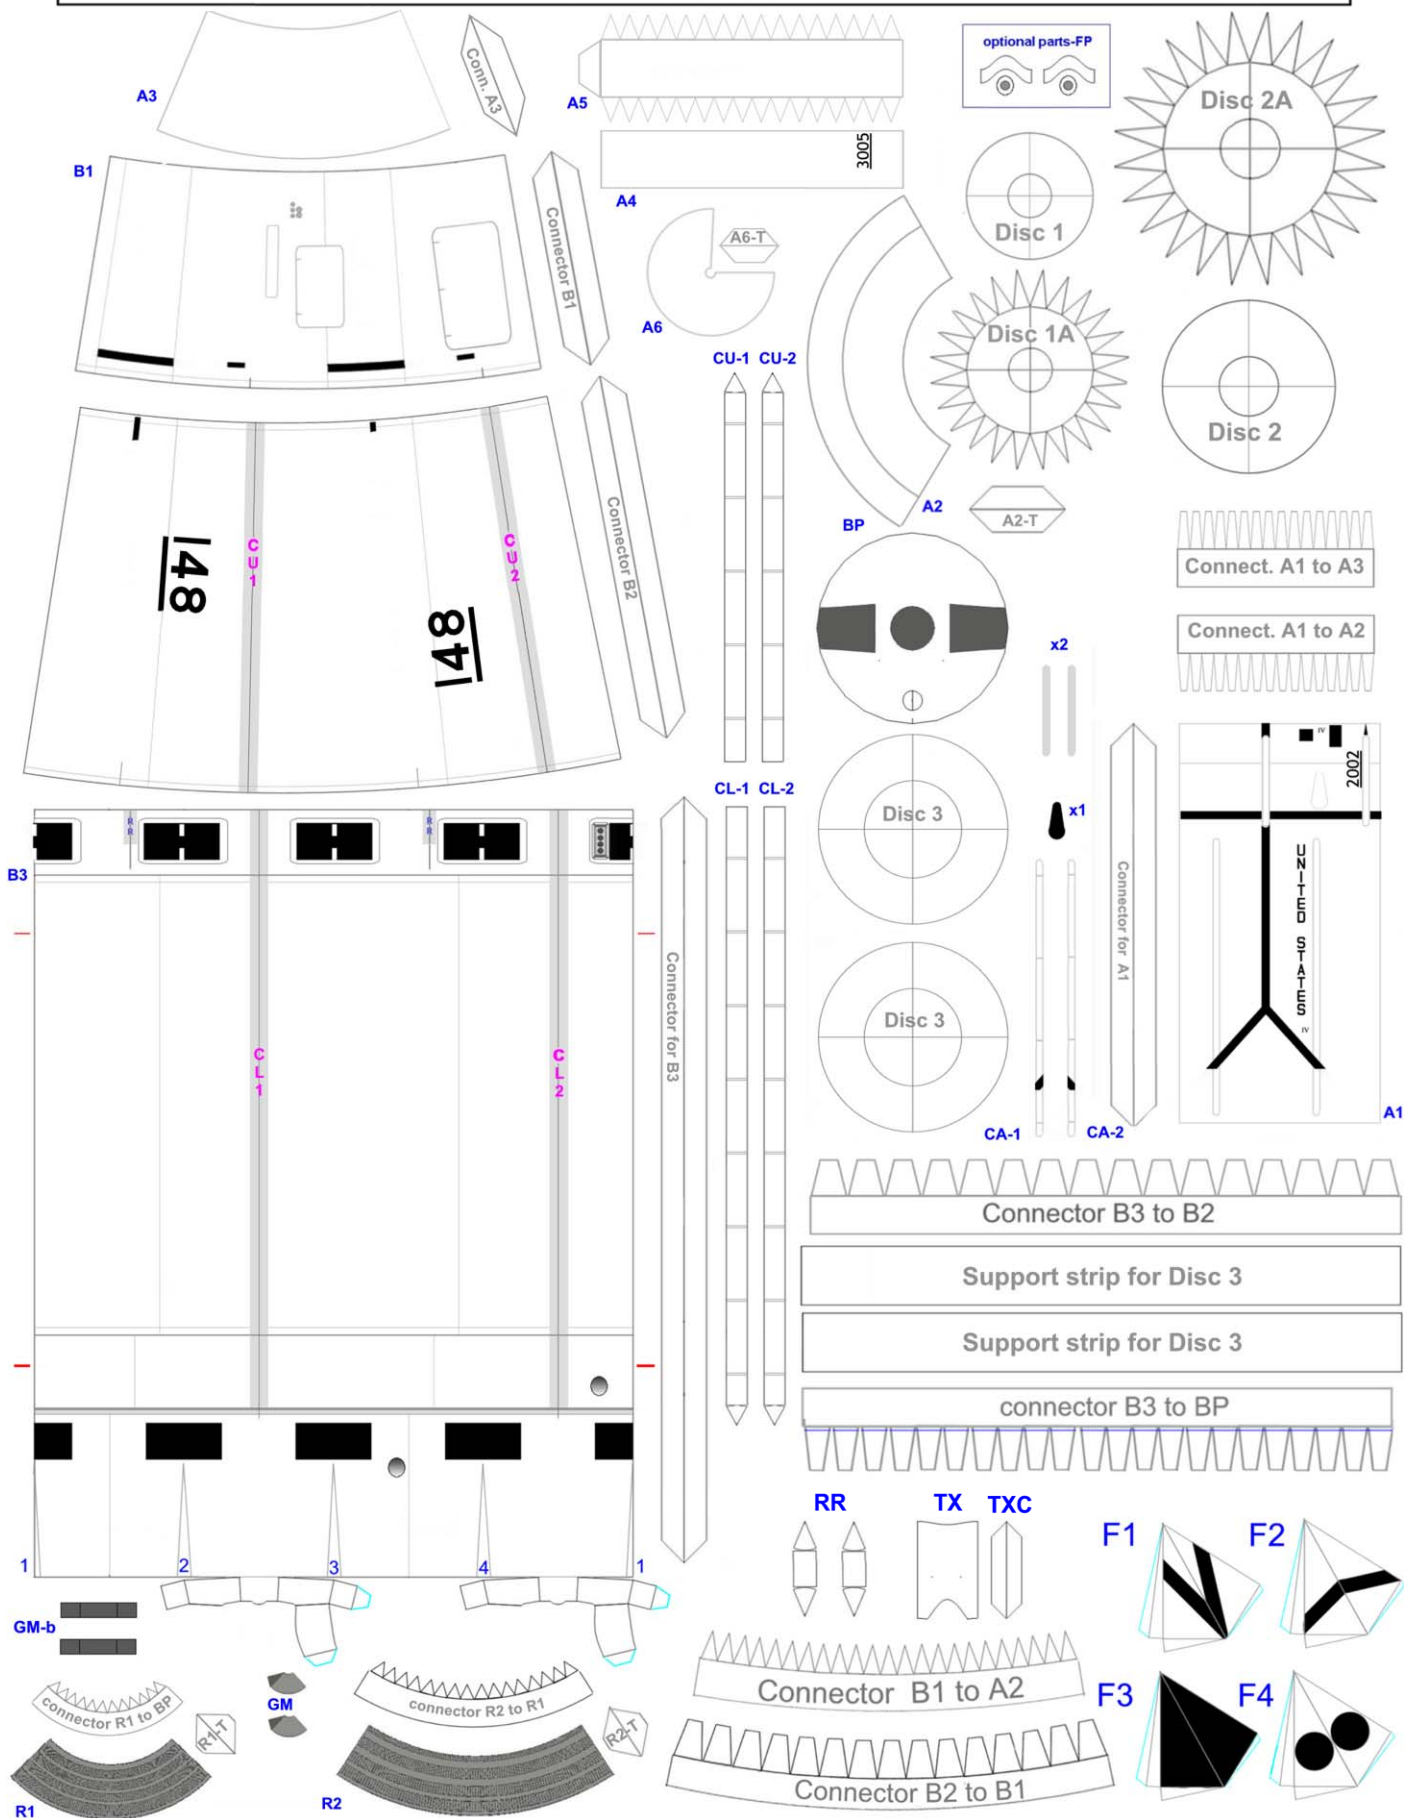

The Dawn of the Space Age

Launcher of the
Tiros 1 weather satellite

Thor-Able v.II

Launched April 1, 1960
Cape Canaveral, USA

Scale 1:96. Print on thin cardboard. This is for private use only. Not for commercial sales.
c 2008 Eric Truax and Niels Jahn Knudsen. www.nielspapermodels.com
Thanks to Eric Truax for making this model possible.

Backside print to modelsheet