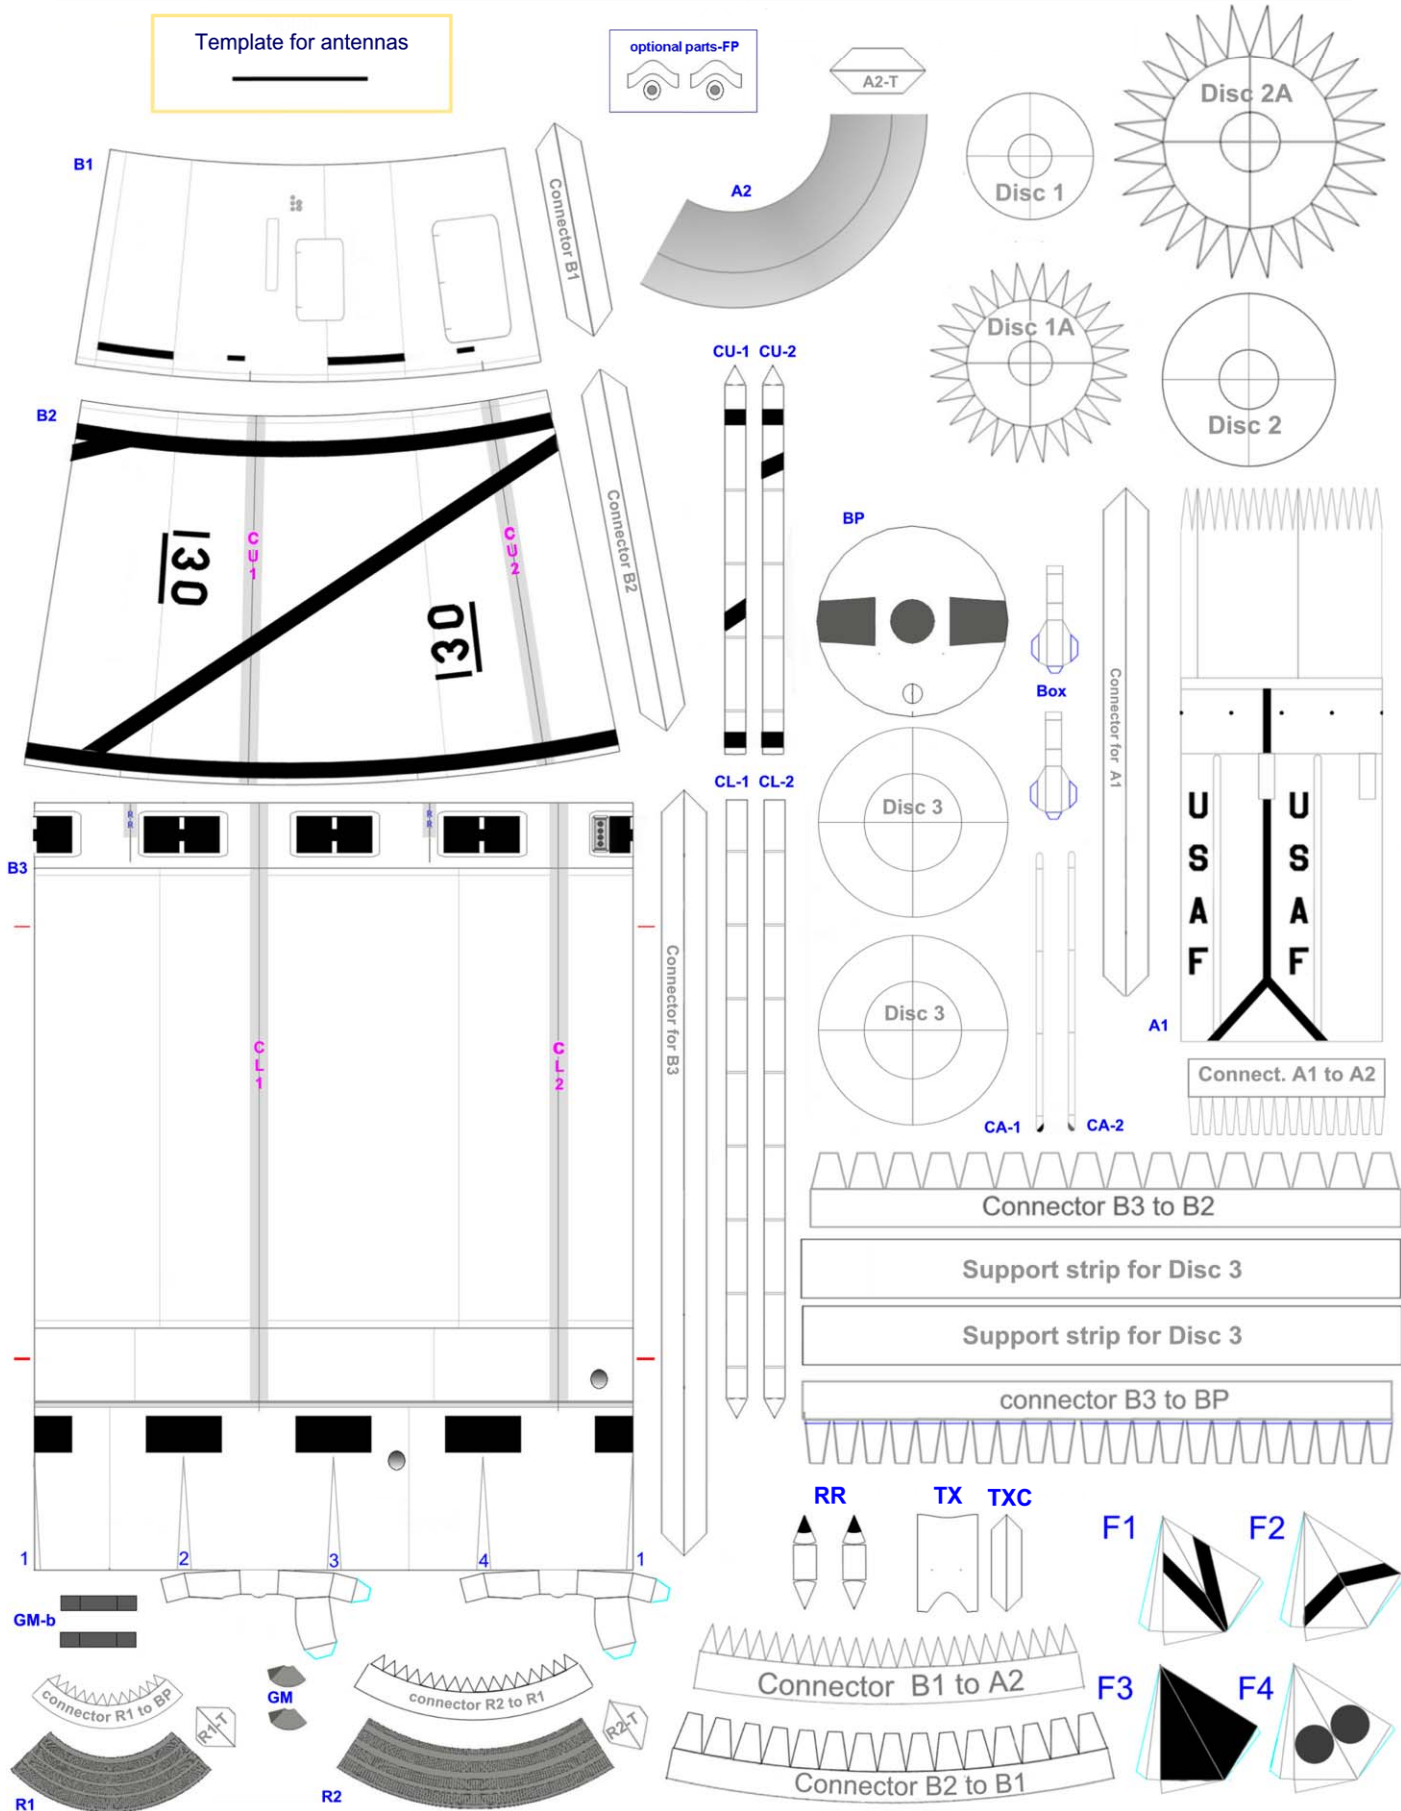

# The Dawn of the Space Age

Launcher of the  
Pioneer 1 Moon Probe

## Thor-Able

Launched October 11, 1958  
Cape Canaveral, USA

Scale 1:96. Print on thin cardboard. This is for private use only. Not for commercial sales.  
© Eric Truax and Niels Jahn Knudsen. [www.geocities.com/nielspapermodels](http://www.geocities.com/nielspapermodels)  
Thanks to Eric Truax for making this model possible.

Backside print to modelsheet