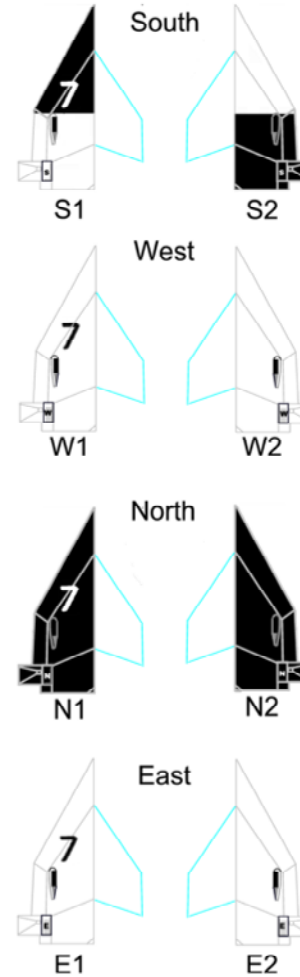

A

D1 D2

Glue on another
piece of paper.
Allow to dry.
Then cut out.

1 cm

Scale 1:96. Print on 100 gr. A4 paper. This model is for private use only - not for commercial sales.

©Niels Jahn Knudsen 2004. www.geocities.com/nielspapermodels/

1 inch