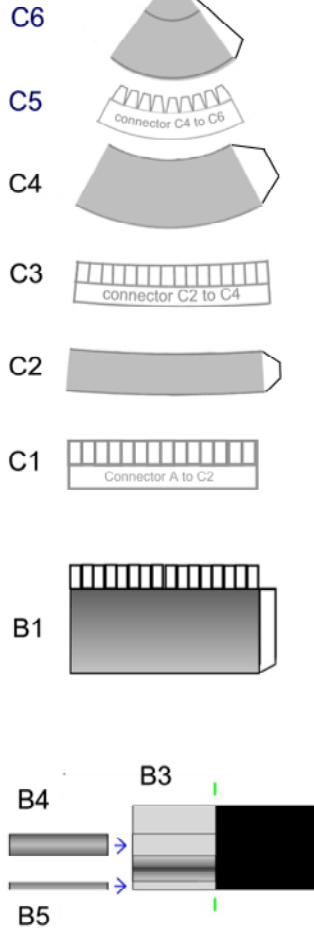

A

D1 D2

Glue on another
piece of paper.
Allow to dry.
Then cut out.

1 cm

Scale 1:96. Print on 100 gr. A4 paper. This model is for private use only - not for commercial sales.

©Niels Jahn Knudsen 2004. www.geocities.com/nielspapermodels/

1 inch