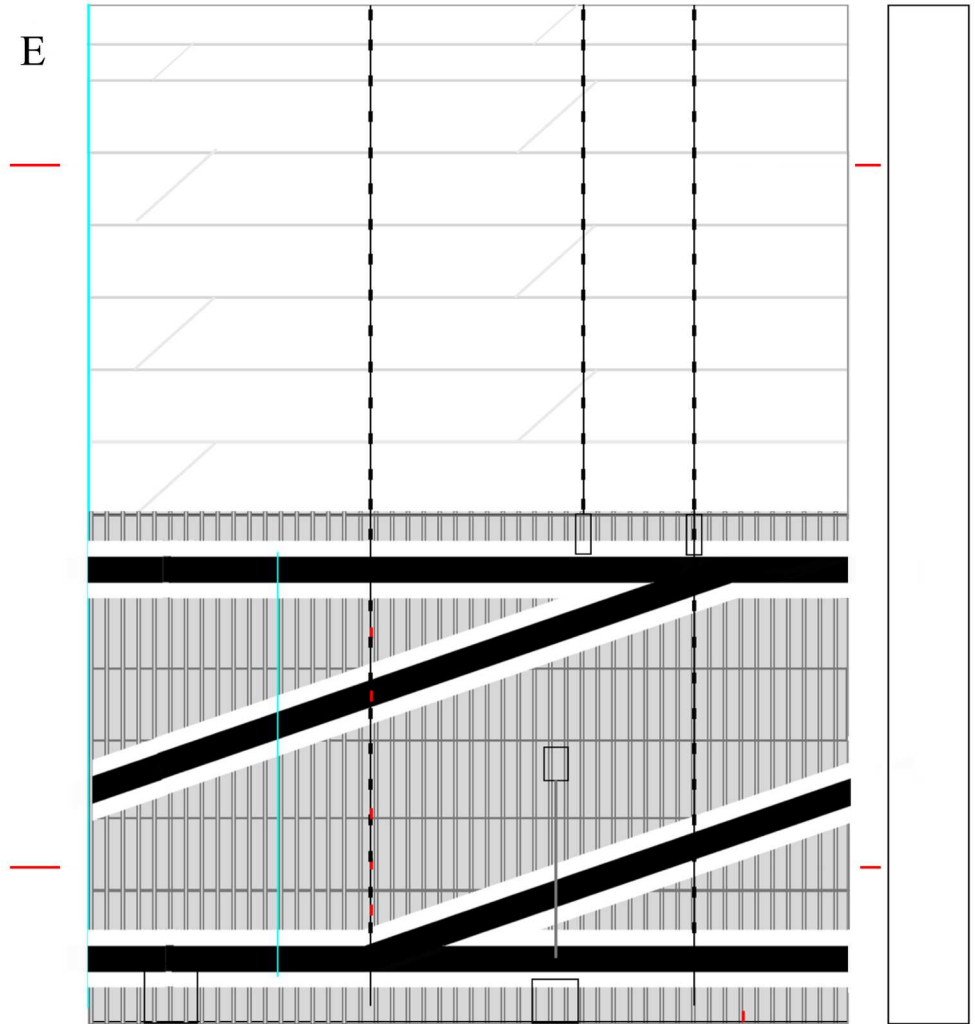

 **BLUE STREAK**

Launched, June 5 1961,
Woomera, Australia

A

B

C

D

G

H

E

F

I

J

BLUE STREAK

Launched, June 5 1961,
Woomera, Australia