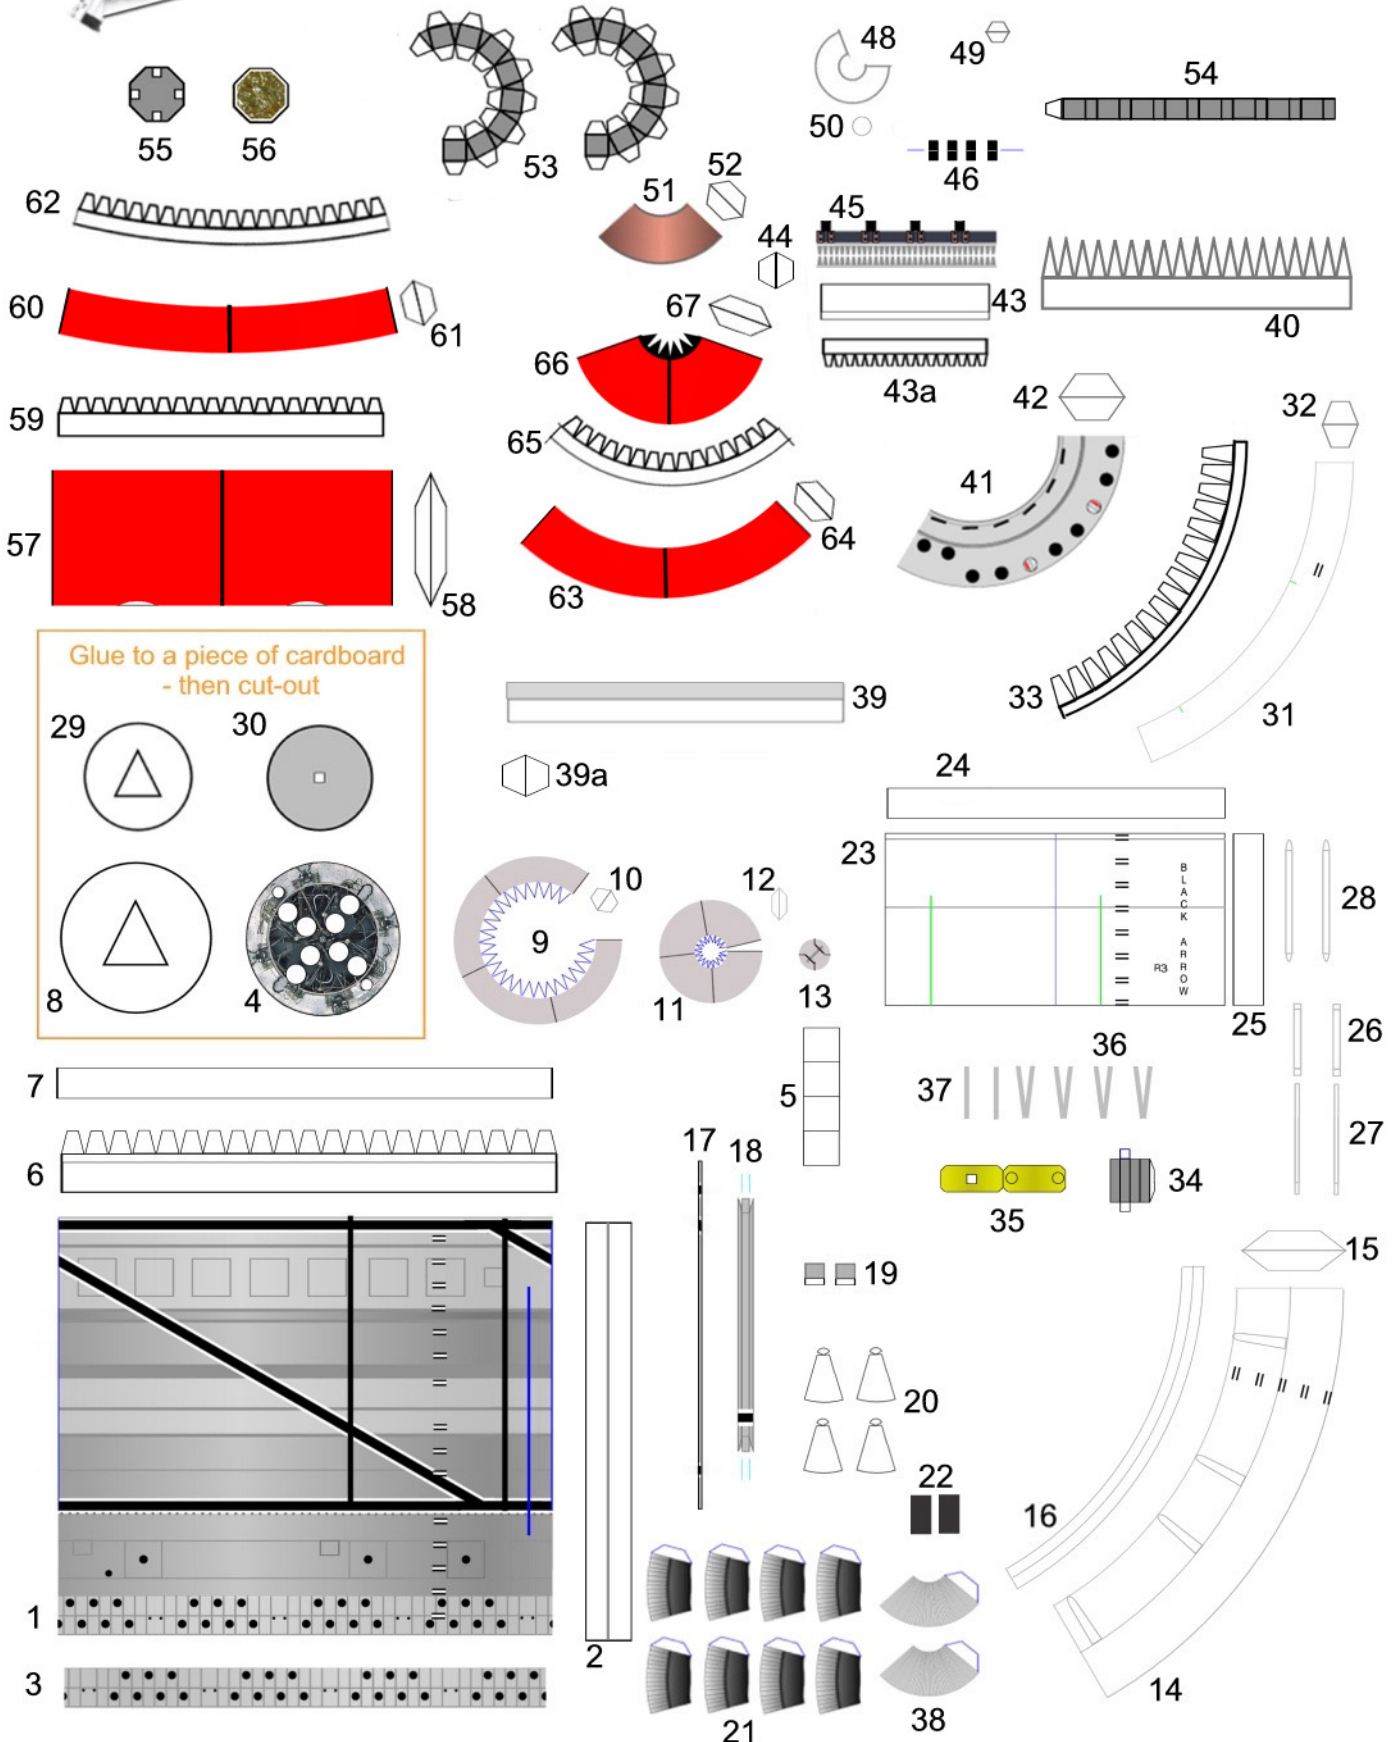

Black Arrow

Launched October 28, 1971
Woomera, Australia

Glue to a piece of cardboard
- then cut-out

Scale 1:96. Print on thin A4 cardboard. This model is for private use only - not for commercial sales.

Any unauthorized reproduction of any parts of this paper model is prohibited

©Niels Jahn Knudsen 2010. www.nielspapermodels.com

Black Arrow

Launched October 28, 1971
Woomera, Australia

Print on backside of page A

Scale 1:96. Print on thin A4 cardboard. This model is for private use only - not for commercial sales.
Any unauthorized reproduction of any parts of this paper model is prohibited